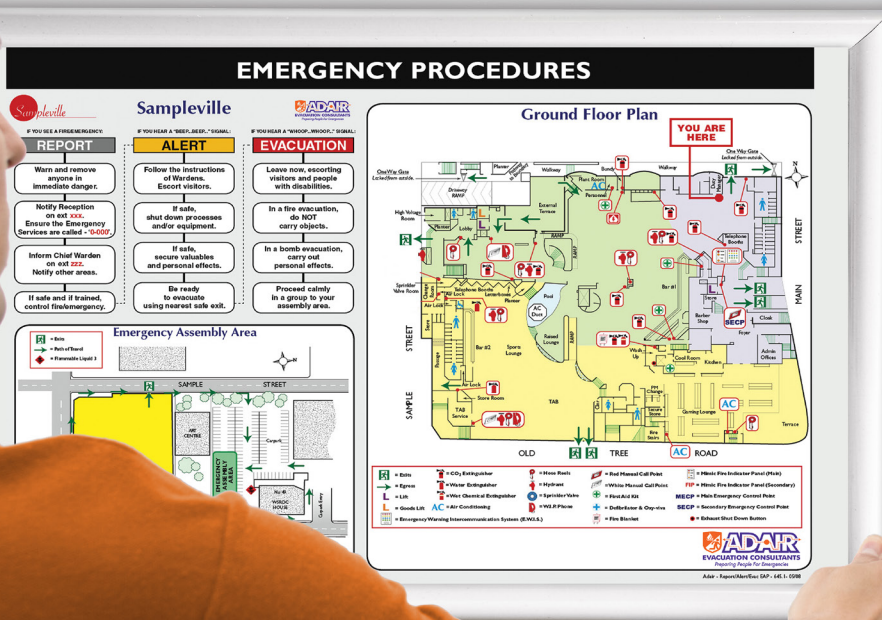

Express Posters and Manuals Onsite

**NEW
SERVICE**

Express Same Day - Evacuation Diagrams and Manuals

Adair Express Emergency Diagrams and Procedures Manuals - **Produced on your site!!**

Adair Evacuation's express service - when you need evacuation procedures and equipment/exit diagrams and you need them - **Urgently!!**

Adair will send out a specialist DTP draftsman to your site and undertake all works. Our specialist will remain on site until all evacuation posters and manuals have been prepared and produced.

This service not only guarantees an express service but also benefits from the client's direct input and can be tailored or adapted on the fly to ensure the final product is the most accurate and suitable for each application.